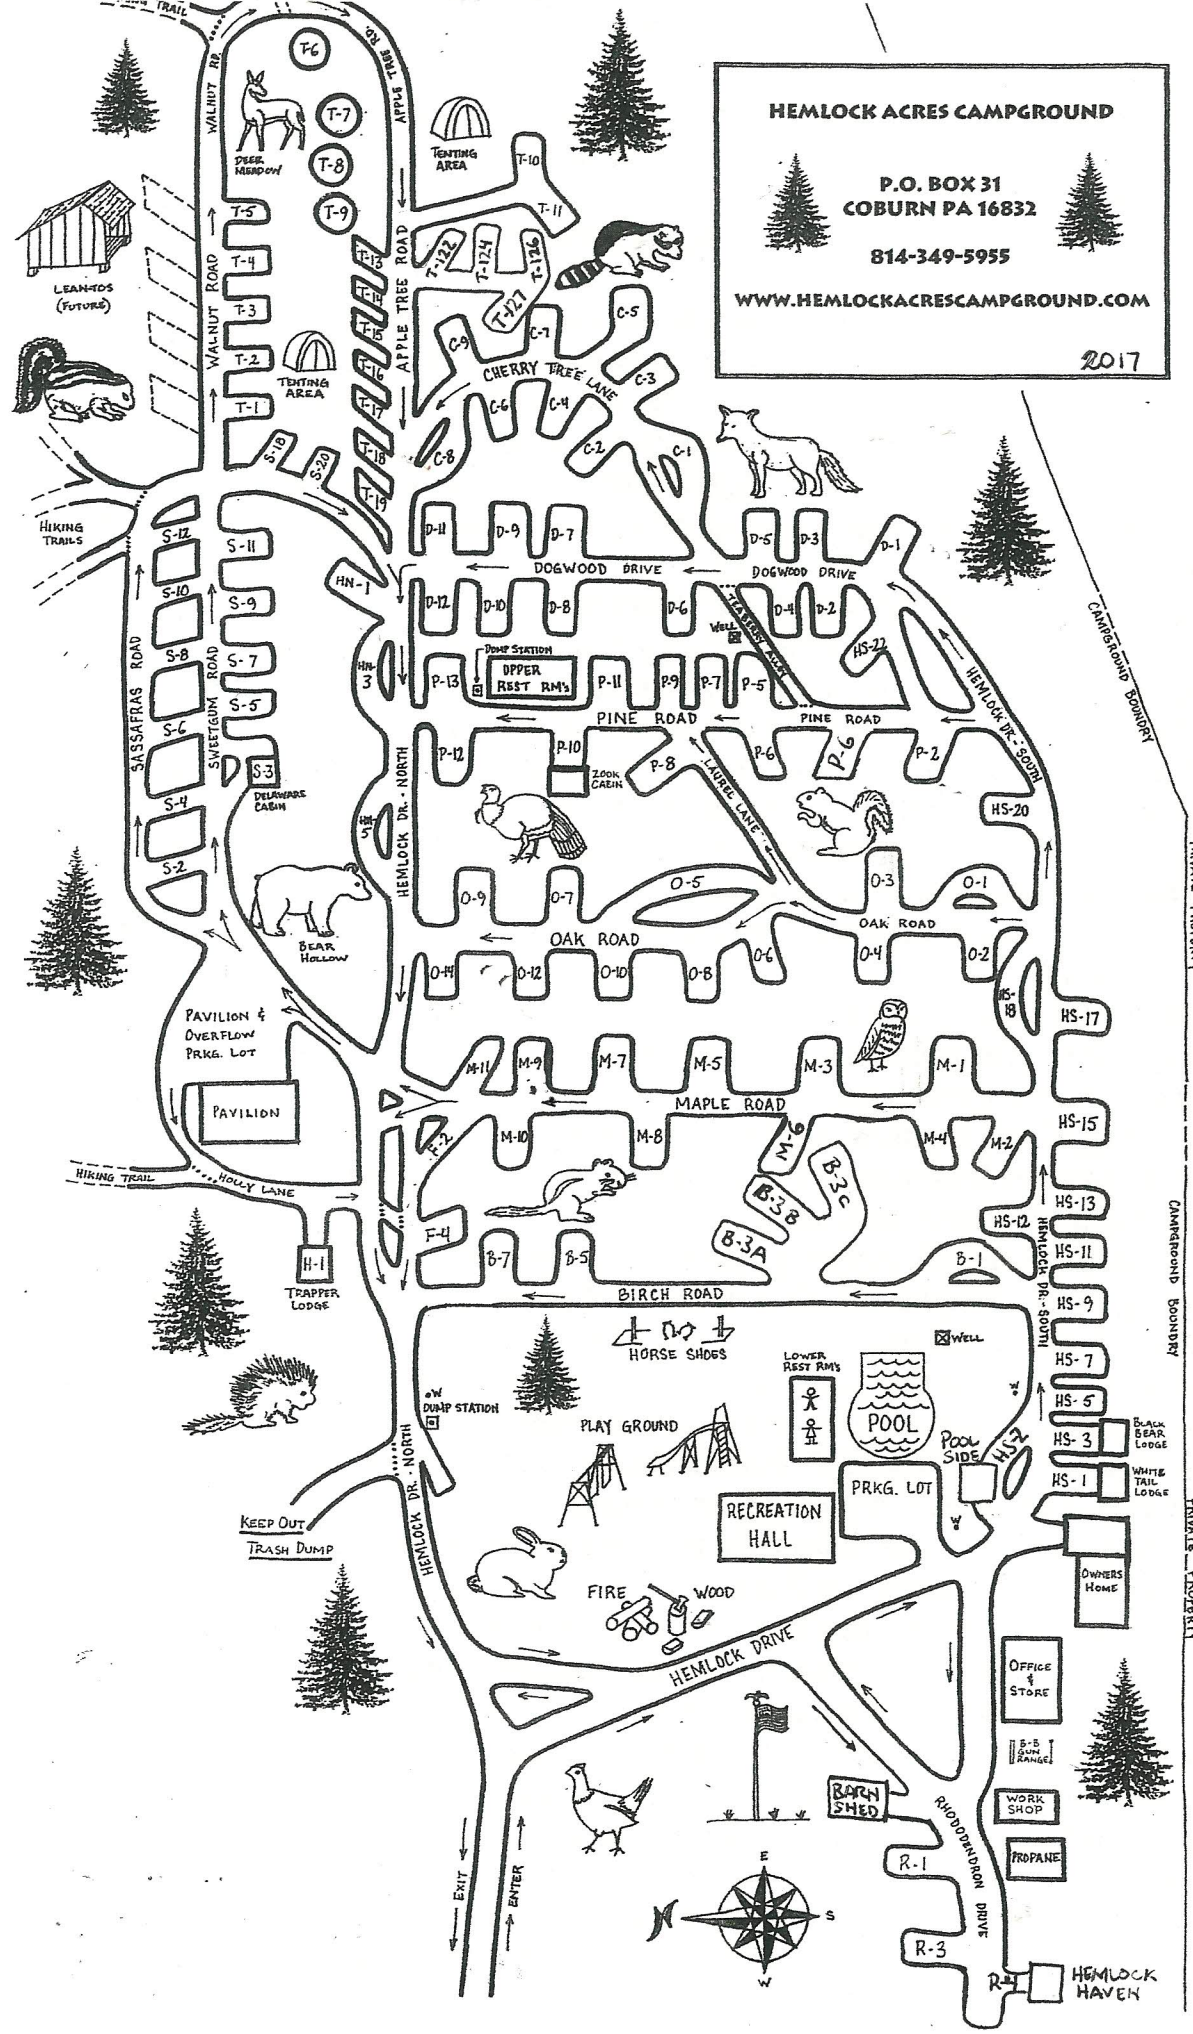

HEMLOCK ACRES CAMPGROUND

P.O. BOX 31
COBURN PA 16832

814-349-5955

WWW.HEMLOCKACRESCAMPGROUND.COM

2017

LEAN-TOS (FUTURE)

HIKING TRAILS

HIKING TRAIL

KEEP OUT TRASH DUMP

EXIT

ENTER

CAMPGROUND BOUNDARY

TOWNSHIP CENTERLINE

BLACK BEAR LODGE
WHITE TAIL LODGE

OFFICE STORE

5-5 BURN RANGE